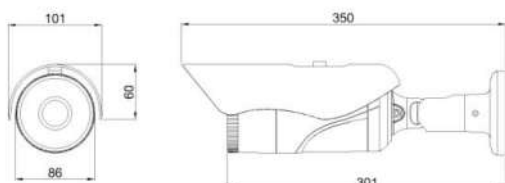

NETWORK IP CAMERA

HIP-HP2H6V5

2MP NETWORK IP IR BULLET CAMERA

STARVIS **H.265** **WDR**

Features

- Sony STARVIS 2.07MP Image Sensor
- Ultra low light color camera(0.01lux/F1.2)
- Triple codec(H.265, H.264, MJPEG)
- Triple Stream
- Max 30fps @ all resolution
- Support Onvif/PoE/External Video
- DOL True WDR
- IR LED : High Power LED 6 units(80m)
- True Day & Night
- Motorized VF Lens 2.8~12mm(6~50mm available)
- IP66 Weatherproof

Camera Specifications

IMAGE	Image Sensor	Sony Starvis 2.07MP(1/2.8) Image Sensor
	Scan System	Progressive Scan
	Total Pixels	1945(H) x 1109(V), 2.16 Mega Pixels
	Effective Pixels	1945(H) x 1097(V), 2.13 Mega Pixels
Function	Day & Night	Auto / Day(Color) / Night(BW), ICR Control
	Privacy Area	On / Off (16 Programmable Zones)
	Motion Detection	48 Zone (On/Off, 1~5Step), On / Off
	W D R	WDR, On / Off
	DNR	2DNR, 3DNR
	Defog	Detect foggy, On / Off
	Elec. Shutter	Auto(1/30~1/30000), Suppress Rolling, Manual
	White Balance	Auto / Push / Indoor / Outdoor / Fluorescent
Lens	Image Mirror	Normal/Mirror(H)/Flip(V)Both(HV)
	Focal Length	Motorized VF lens 2.8~12mm
IR LEDs	IR LEDs	High Power LED 6 units
Electrical	Power Supply	DC12[V] ±10% / Max 750mA
Environmental	Operating Temp.	-10°C ~ +50°C
	Preservation Temp.	-20°C ~ +60°C
	Humidity	0% ~ 80%
Mechanical	Weight.	Approx. 2000g (W/Sunshiled & Bracket)

Network Specifications

System	OS	Embedded Linux
Network	Interface	RJ45 10/100 Base-T PoE
	Protocol	TCP/IP,UDP/IP,RTP,RTSP,RTCP,NTP, HTTP,DHCP,FTP,SMTP,DNS,DDNS
	Onvif	ver2.4.2
	DDNS	iplinker.net
	Simultaneous Access	Max. 10 user
Video	Compress Format	H.265/H.264/MPEG4
	Resolution	1920x1080/1280x720/640x360/320x180
	Frame Rate	Max. 30fps @all resolution
	Streaming	Triple Stream (Stream1,2,3) RTP/RTSP, UnicastRTP, Multicast RTP
Audio	Compress Format	G.711 u-law
	Streaming	Two way
Event	Sensor In	1(NC/NO)
	Alarm Out	1 (Digital Output, Open Collector)
Web Browser	OS	Windows 7, 8, 10
	Manager	IE(over 11), Firefox, Safari, Opera
	Viewer	IE only (Active-X)

*Specification and Design are subject to change without notice